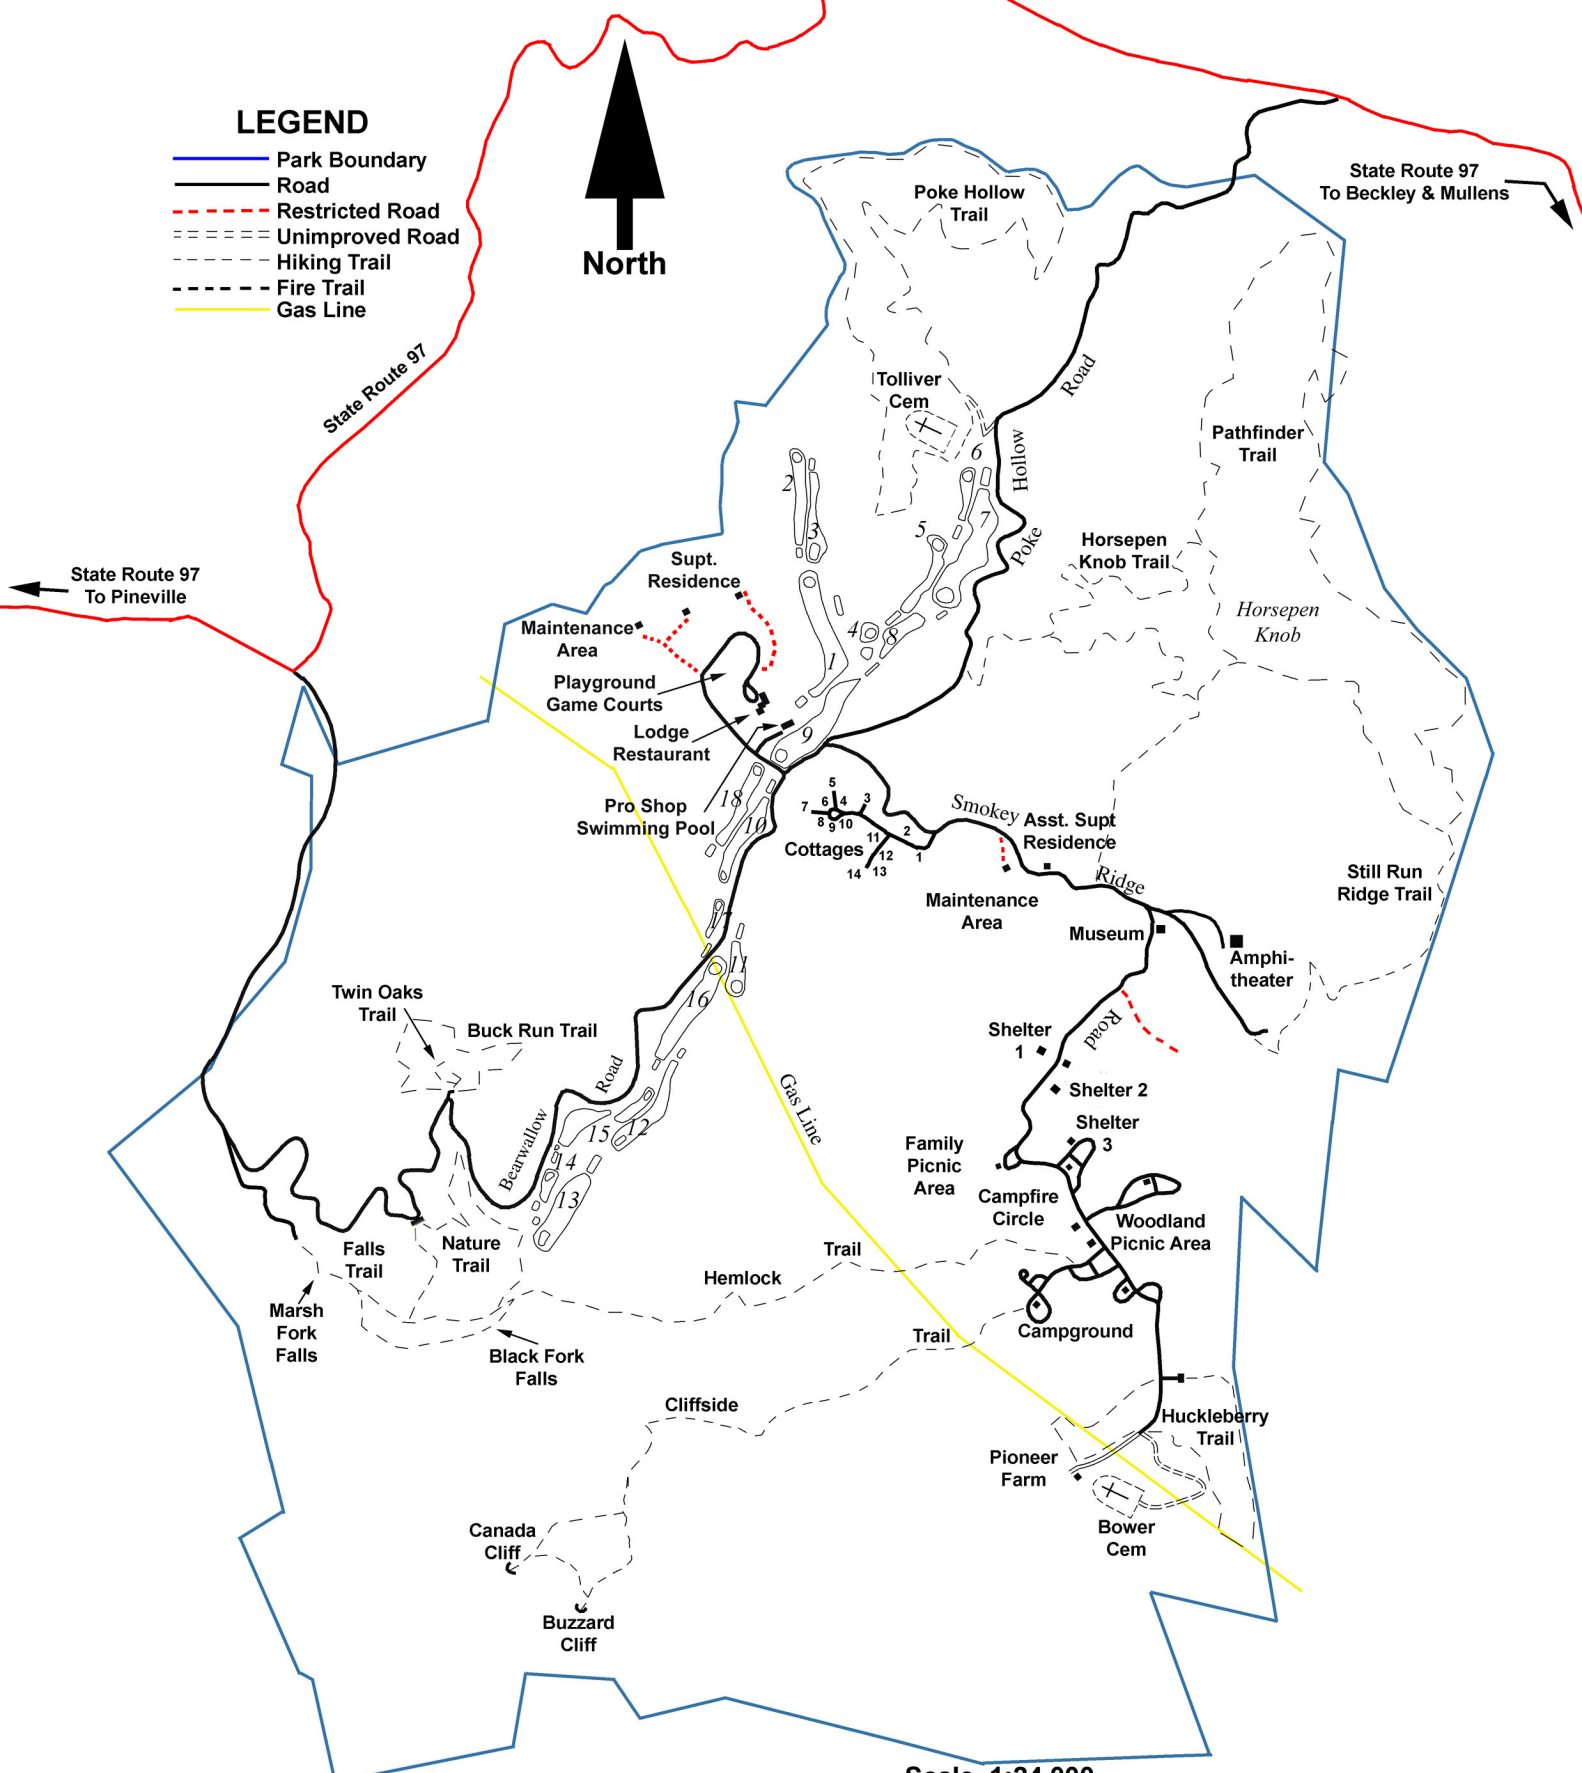

LEGEND

- Park Boundary
- Road
- - - Restricted Road
- - - - Unimproved Road
- - - - Hiking Trail
- - - - Fire Trail
- Gas Line

Contour Interval = 40 feet