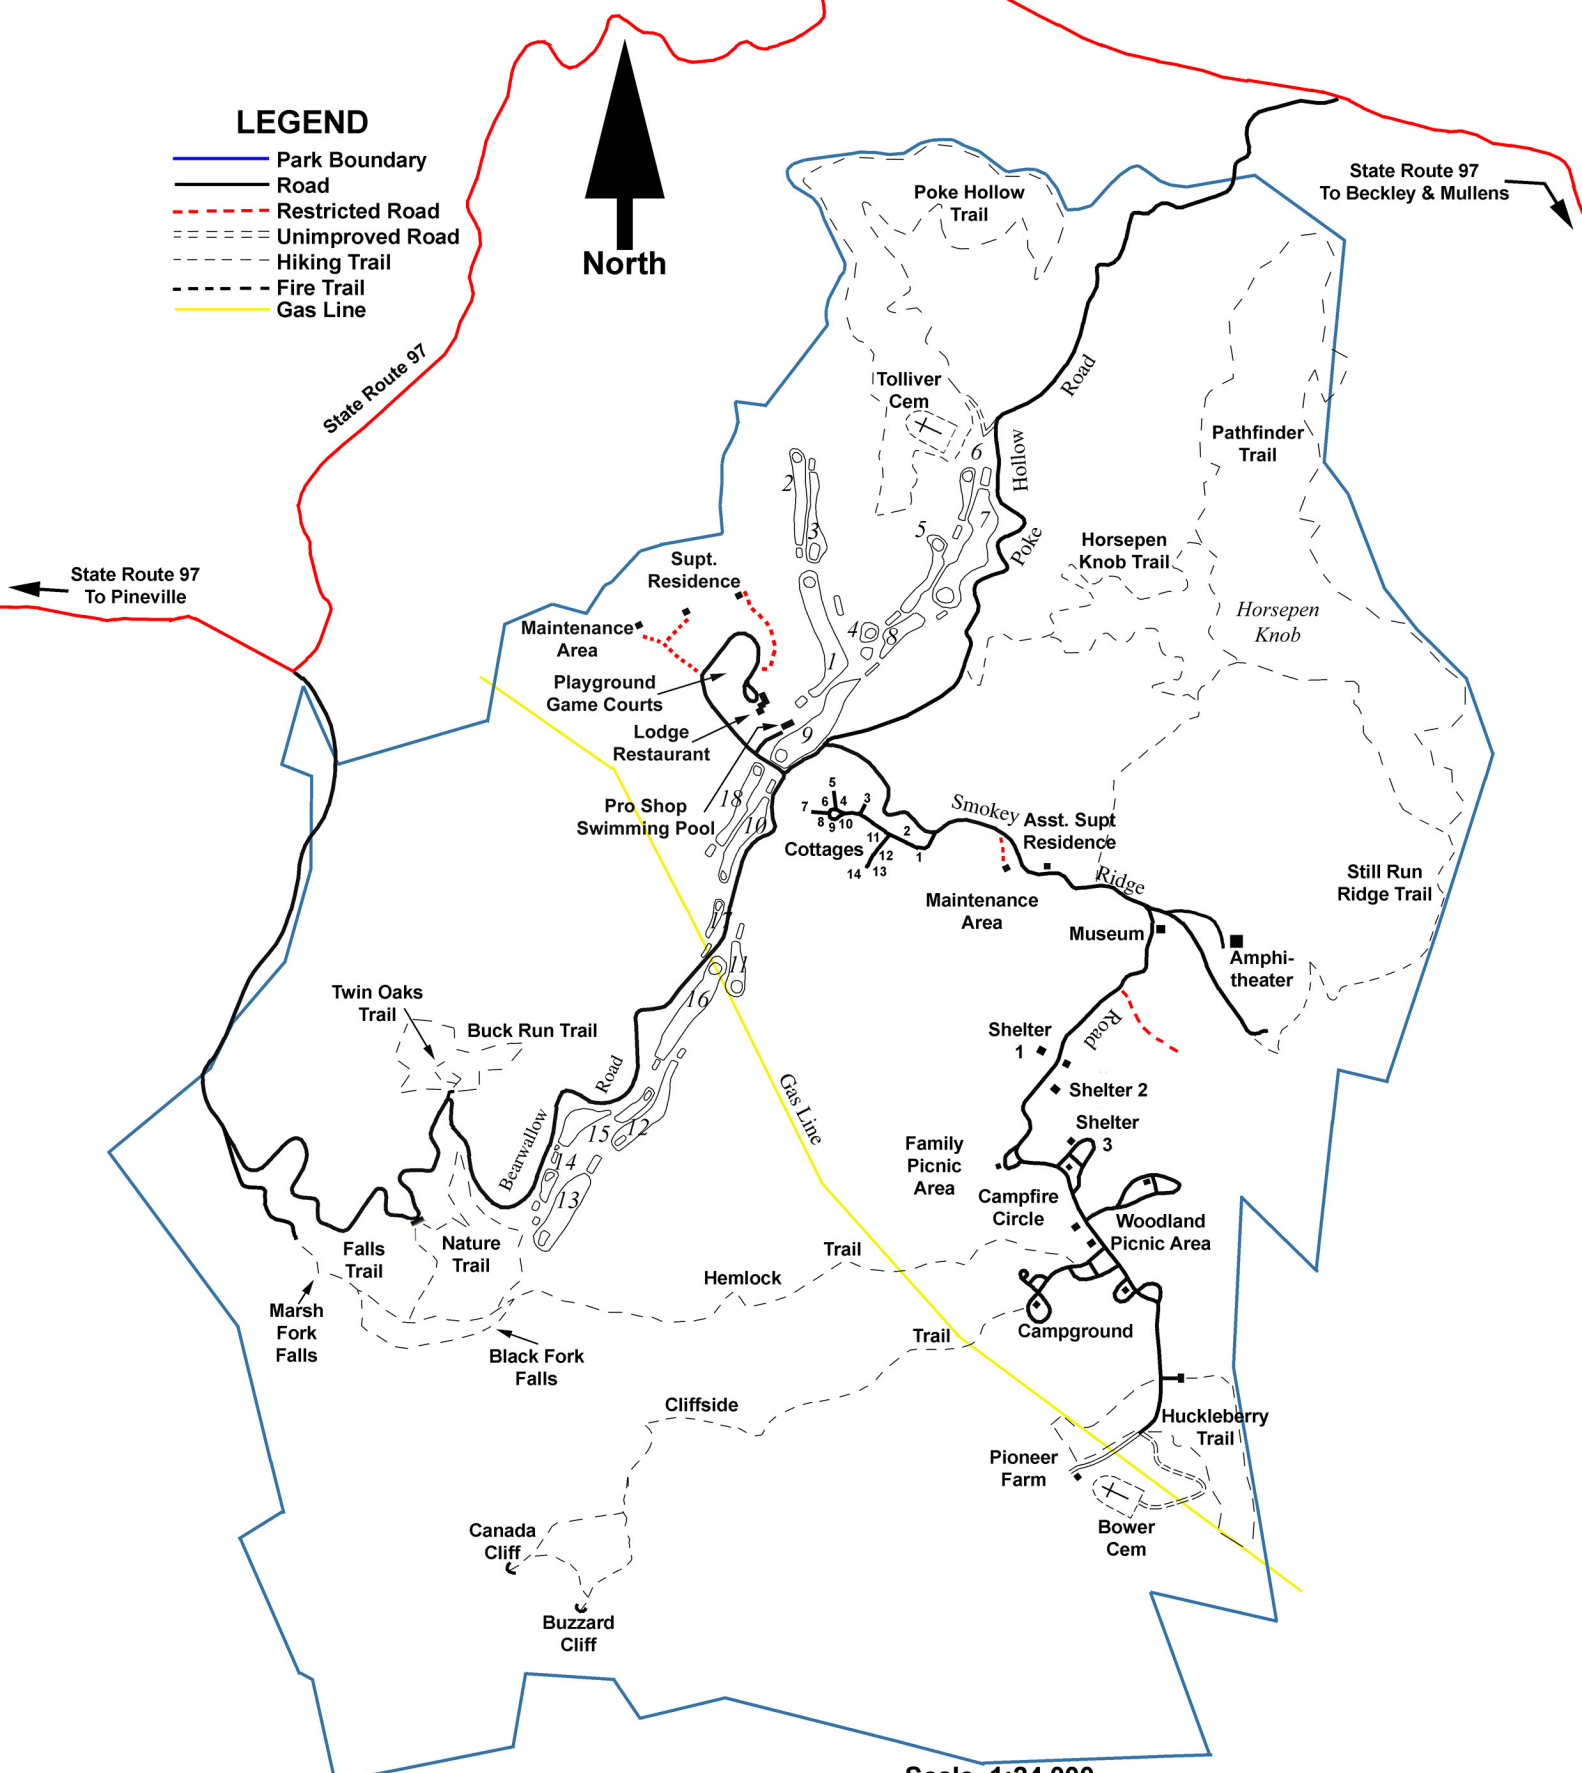

# LEGEND

- Park Boundary
- Road
- - - Restricted Road
- - - - Unimproved Road
- - - - Hiking Trail
- - - - Fire Trail
- Gas Line

Scale 1:24,000

Contour Interval = 40 feet