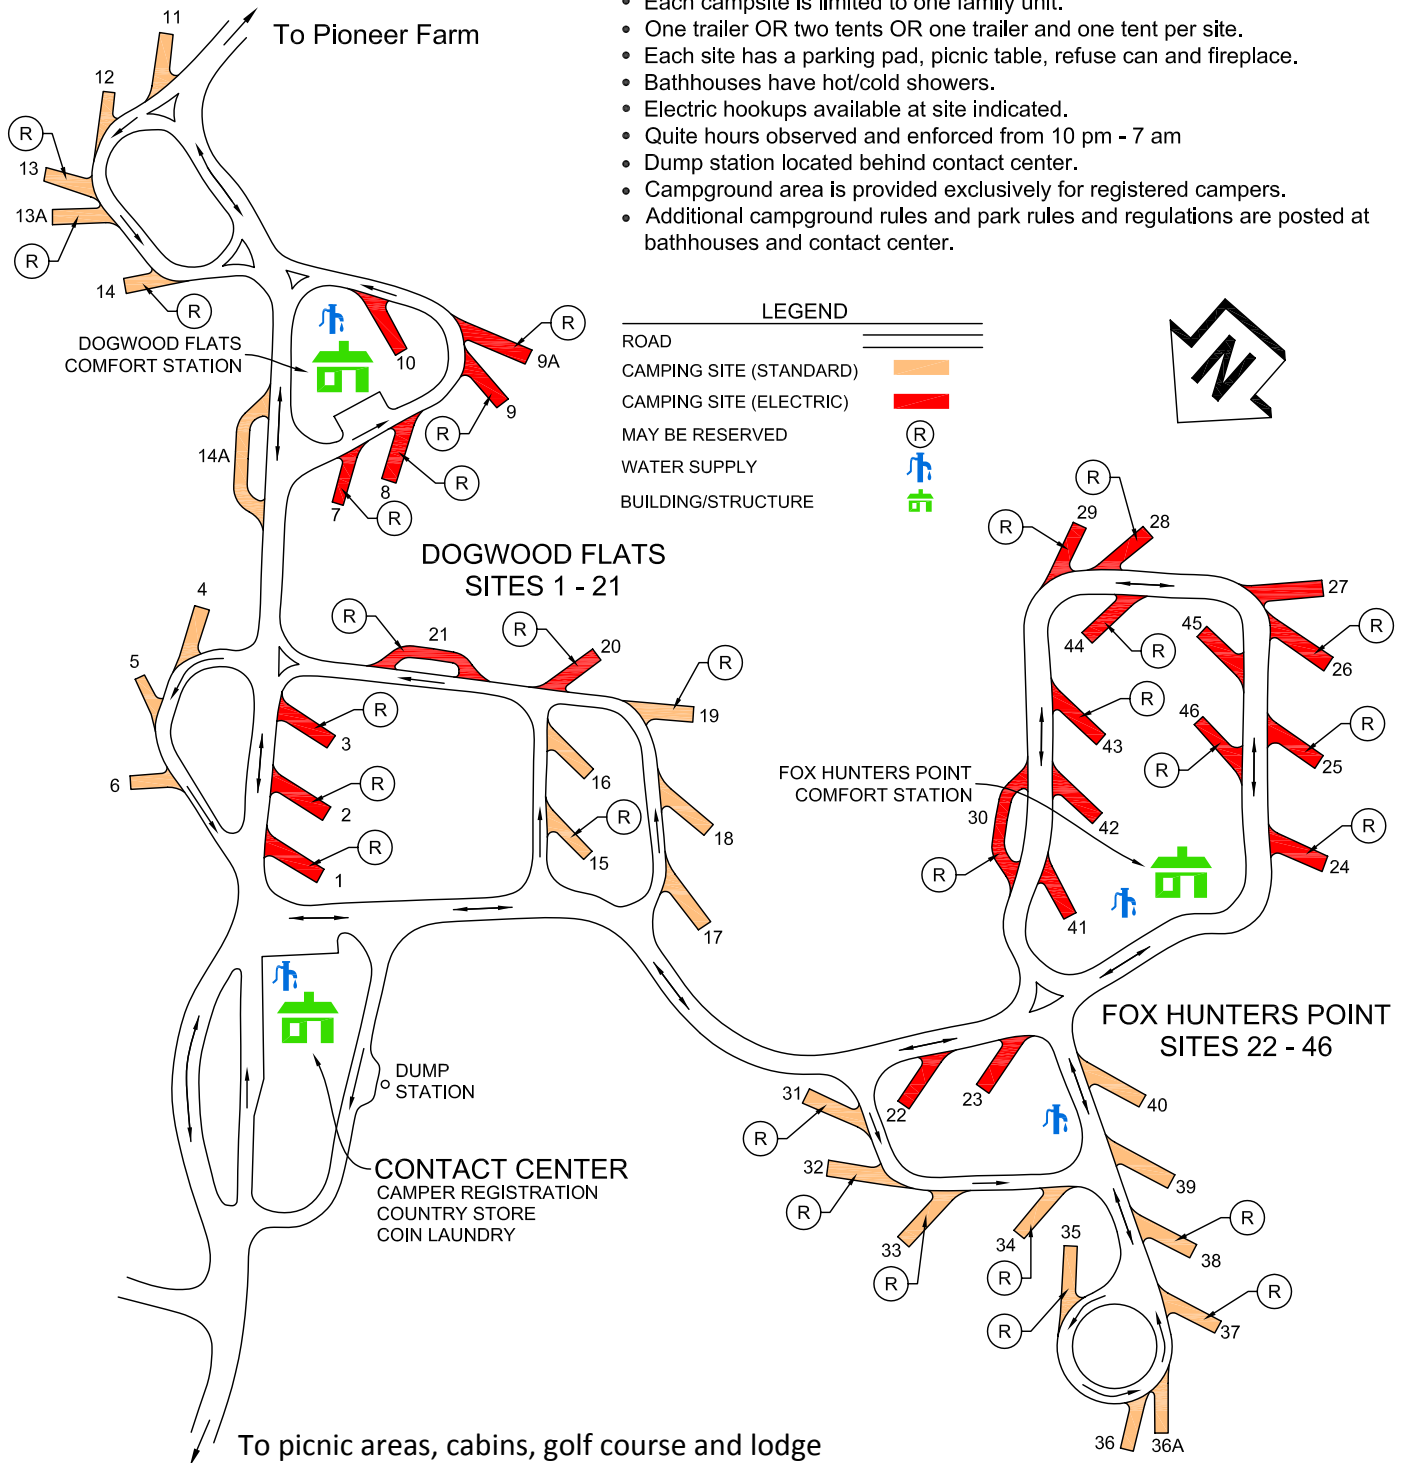

# Twin Falls

## Resort State Park

### Camping Areas & Information

- Each campsite is limited to one family unit.
- One trailer OR two tents OR one trailer and one tent per site.
- Each site has a parking pad, picnic table, refuse can and fireplace.
- Bathhouses have hot/cold showers.
- Electric hookups available at site indicated.
- Quiet hours observed and enforced from 10 pm - 7 am
- Dump station located behind contact center.
- Campground area is provided exclusively for registered campers.
- Additional campground rules and park rules and regulations are posted at bathhouses and contact center.